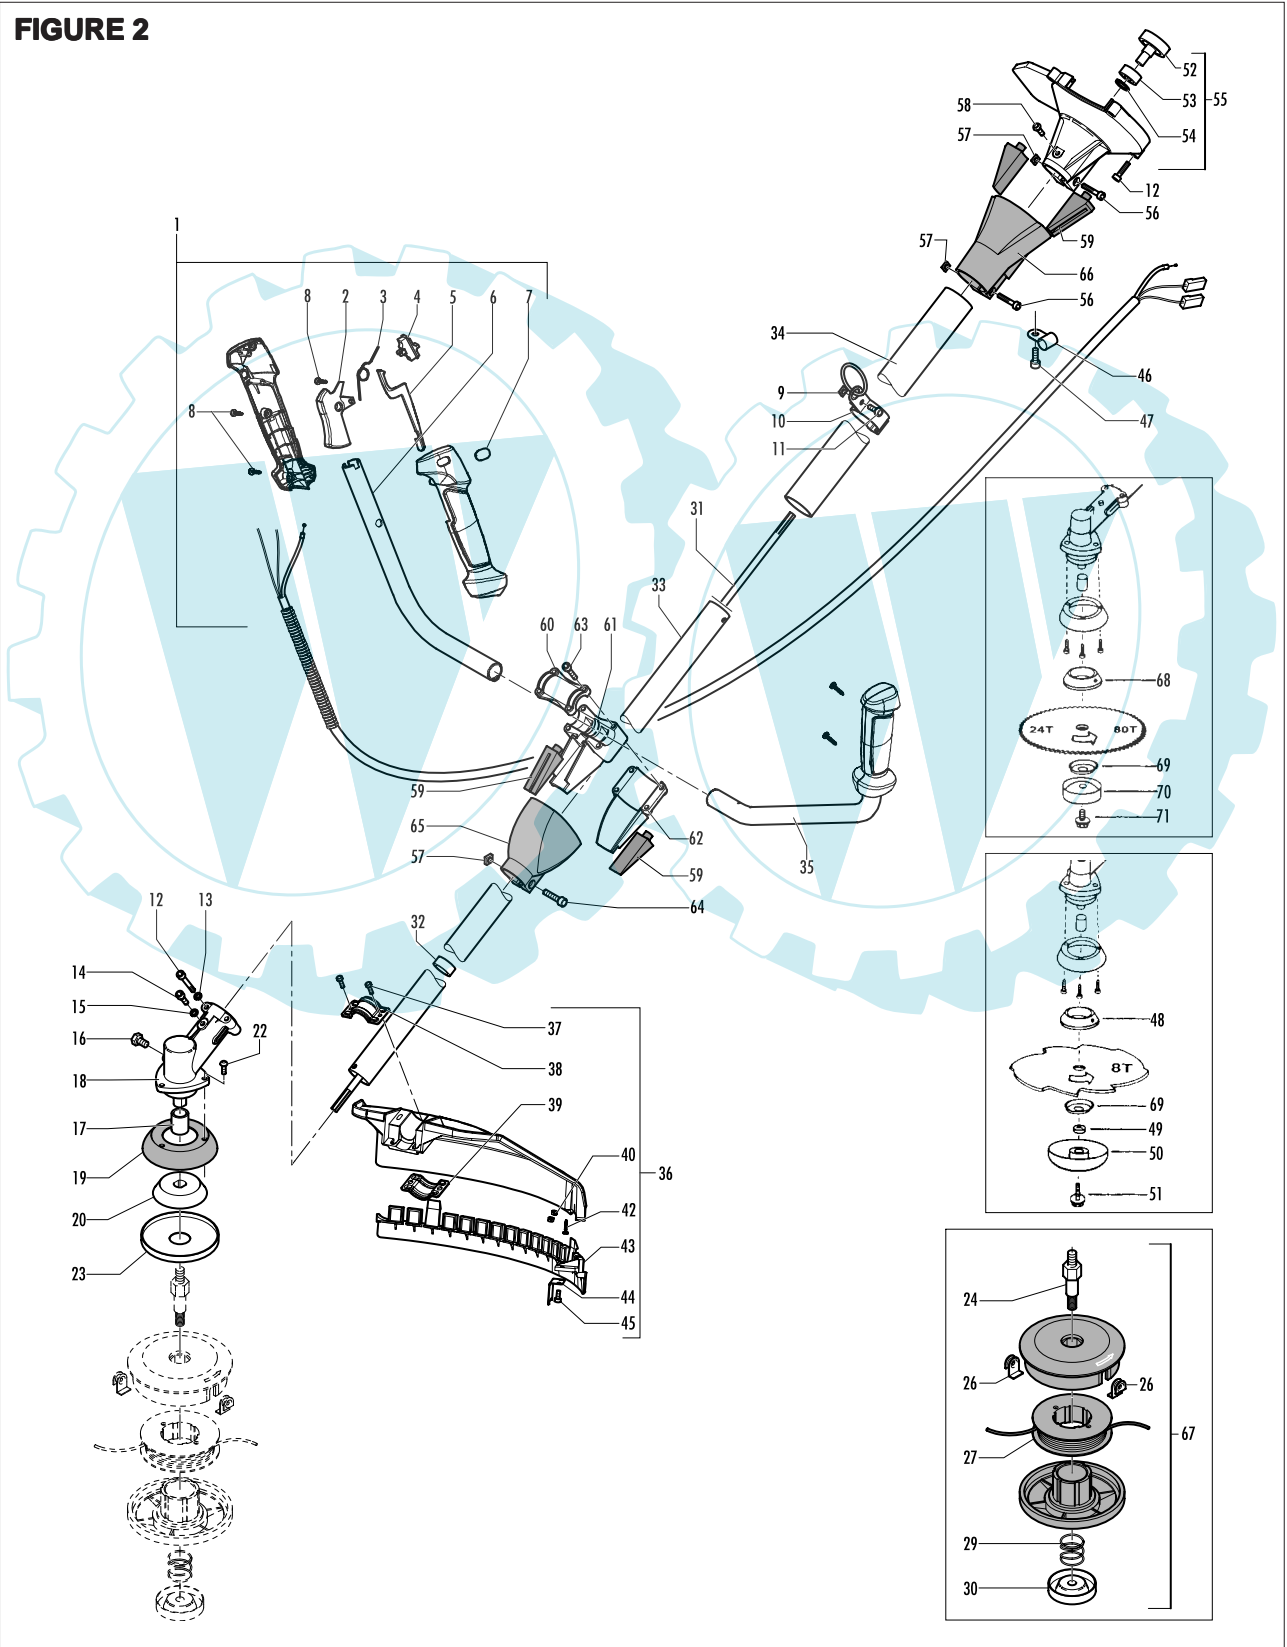

brand	PARTNER

date	MAR/03	SHEET 3/4

Model	Prefix
B 422X	01

Product number
953900396

FIGURE 2