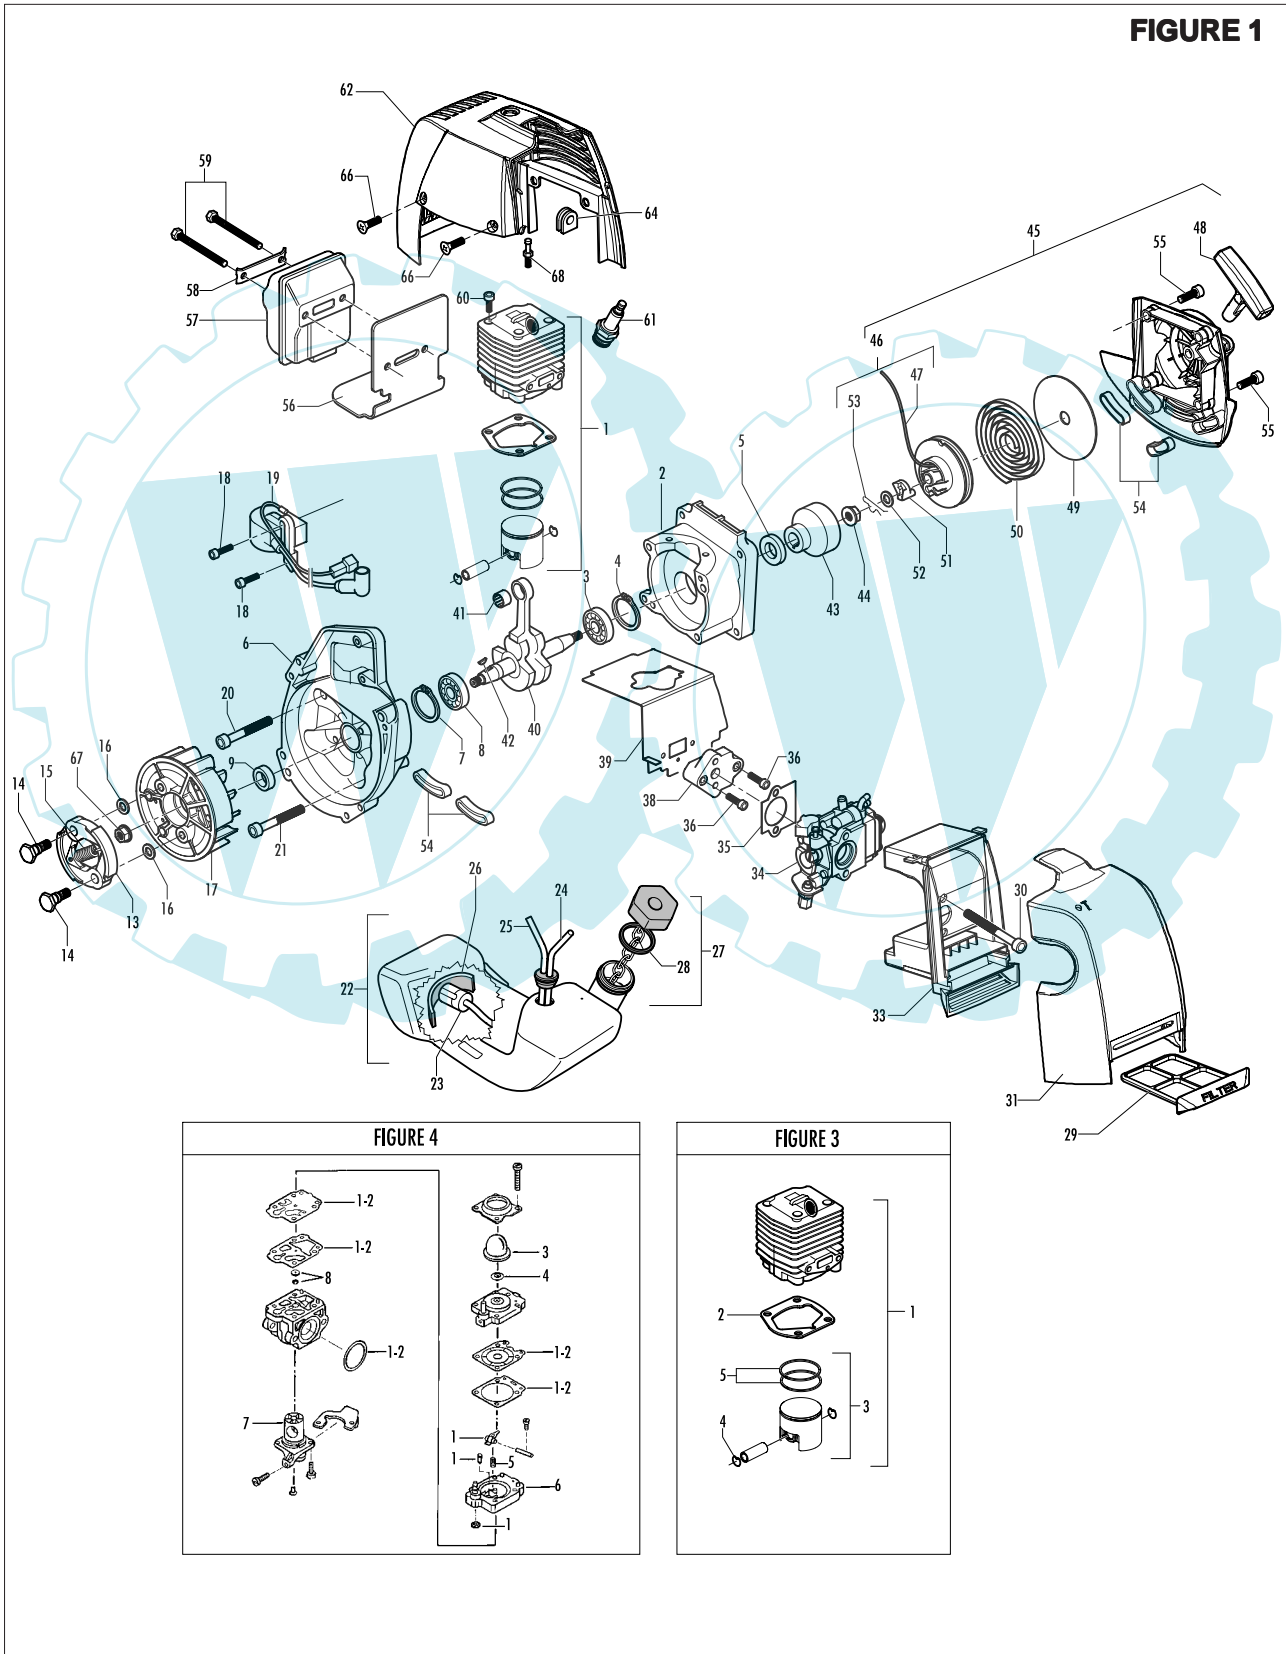

brand	PARTNER

date	MAR/03	SHEET 1/4

Model	Prefix
B 422X	01

Product number
953900396